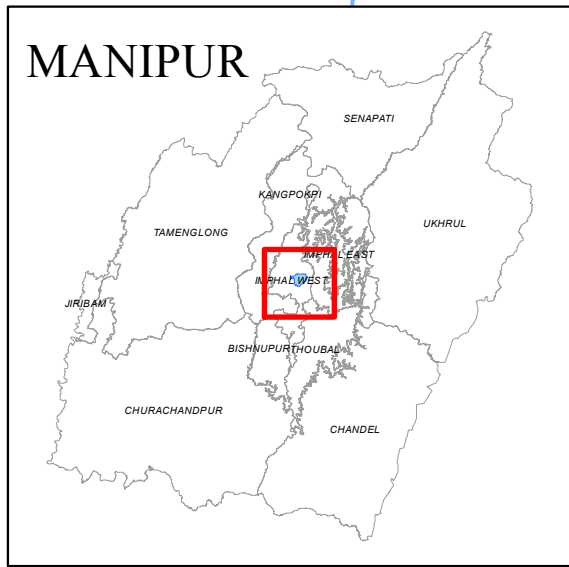

# MANIPUR

# AC MAP ( 19-Patsoi AC )

### Legend

- Health Centre
- Police Station
- DistrictHQ
- Sub-DivisionHQ
- Helipad
- River
- National Highway
- Other Roads
- AC Boundary